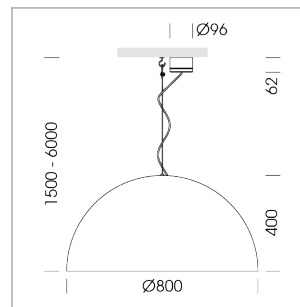

Pendiro QT

Article number: 6421000006

LIGHT TECHNOLOGY

LED	COB
Light colour	830
Luminous flux	2940 lm
System power	23 W
Luminaire Efficiency	128 lm/W
Reflector	Flood
Beam angle	44°

LUMINAIRE

Protection rating . class	IP 20 . I
Luminaire colour	black

OPTIONAL

Decorative suspended luminaire with integrated LED lighting head, black, incl. translucent acrylic cylinder for homogeneous illumination of the inner surface, rated lamp lifetime of the LED L80/B10 > 50000 h, colour rendering index CRI 80, chromaticity tolerance 2 SDCM (initial), reflector 99,99% high-purity aluminium in MIRO-Silver®, rotation- symmetrical reflector with circular light distribution pattern, segmented and faceted, glas cover, shade made of painted aluminium, black / traffic yellow, 28 ventilation openings (diameter 5mm) concentric circular arrangement, power feed cable and canopy in black, steel cable hanging set, ceiling-mounting, 1.5m cable, including driver