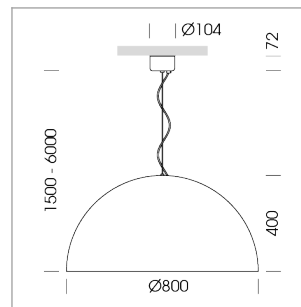

Pendiro QT

Article number: 6421000101

LIGHT TECHNOLOGY

LED	E27
Light colour	828
Luminous flux	1055 lm
System power	13 W
Luminaire Efficiency	81 lm/W
Reflector	freistrahlend
Beam angle	80°

LUMINAIRE

Protection rating . class	IP 20 . I
Luminaire colour	black

Decorative suspended luminaire with hub holder E27, max 150W, shade made of painted aluminium, black / traffic yellow, metal trim ring (diameter 95mm) around hub holder, 28 ventilation openings (diameter 5mm) concentric circular arrangement, double-insulated cabling, clamping device on cable ends if feed cable > 80 mm, power feed cable and canopy black, steel cable hanging set, ceiling-mounting, 3m cable

All light-measurements are based on the application with 13 watt LED lamp (Art. No.: 64110MM21113)

Note: All data are typical values. System features may change with product improvements due to technical advances. Errors excepted.

1.0 m	1.94	603.0
2.0 m	3.88	151.0
3.0 m	5.82	67.0
4.0 m	7.76	38.0
5.0 m	9.70	24.0
Ø (m)		E0(0°)(lx)