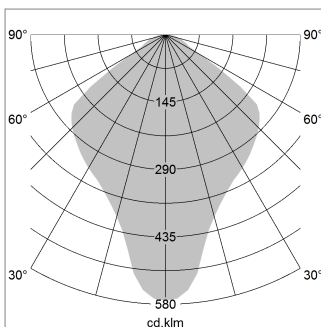

Pendiro QT

Article number: 6421000101

LIGHT TECHNOLOGY

LED	E27
Light colour	828
Luminous flux	1055 lm
System power	13 W
Luminaire Efficiency	81 lm/W
Reflector	freistrahlend
Beam angle	80°

LUMINAIRE

Protection rating . class	IP 20 . I
Luminaire colour	black

Decorative suspended luminaire with hub holder E27, max 150W, shade made of painted aluminium, black / traffic yellow, metal trim ring (diameter 95mm) around hub holder, 28 ventilation openings (diameter 5mm) concentric circular arrangement, double-insulated cabling, clamping device on cable ends if feed cable > 80 mm, power feed cable and canopy black, steel cable hanging set, ceiling-mounting, 3m cable

All light-measurements are based on the application with 13 watt LED lamp (Art. No.: 64110MM21113)

Note: All data are typical values. System features may change with product improvements due to technical advances. Errors excepted.

1.0 m	1.94	603.0
2.0 m	3.88	151.0
3.0 m	5.82	67.0
4.0 m	7.76	38.0
5.0 m	9.70	24.0
Ø (m)		E0(0°)(lx)