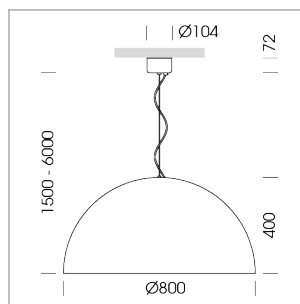

Pendiro QT

Article number: 6421000105

LIGHT TECHNOLOGY

LED	E27
Light colour	828
Luminous flux	1055 lm
System power	13 W
Luminaire Efficiency	81 lm/W
Reflector	freistrahlend
Beam angle	80°

LUMINAIRE

Protection rating . class	IP 20 . I
Luminaire colour	black

Decorative suspended luminaire with hub holder E27, max 150W, shade made of painted aluminium, black / pure white, metal trim ring (diameter 95mm) around hub holder, 28 ventilation openings (diameter 5mm) concentric circular arrangement, double-insulated cabling, clamping device on cable ends if feed cable > 80 mm, power feed cable and canopy black, steel cable hanging set, ceiling-mounting, 3m cable

All light-measurements are based on the application with 13 watt LED lamp (Art. No.: 64110MM21113)

Note: All data are typical values. System features may change with product improvements due to technical advances. Errors excepted.