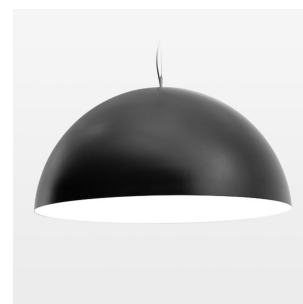

Pendiro QT

Article number: 6421000105

LIGHT TECHNOLOGY

LED	E27
Light colour	828
Luminous flux	1055 lm
System power	13 W
Luminaire Efficiency	81 lm/W
Reflector	freistrahlend
Beam angle	80°

LUMINAIRE

Protection rating . class	IP 20 . I
Luminaire colour	black

Decorative suspended luminaire with hub holder E27, max 150W, shade made of painted aluminium, black / pure white, metal trim ring (diameter 95mm) around hub holder, 28 ventilation openings (diameter 5mm) concentric circular arrangement, double-insulated cabling, clamping device on cable ends if feed cable > 80 mm, power feed cable and canopy black, steel cable hanging set, ceiling-mounting, 3m cable