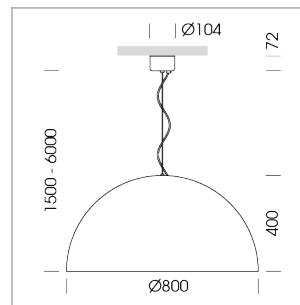

Pendiro QT

Article number: 6421000201

LIGHT TECHNOLOGY

LED	E27
Light colour	828
Luminous flux	1055 lm
System power	13 W
Luminaire Efficiency	81 lm/W
Reflector	freistrahlend
Beam angle	80°

LUMINAIRE

Protection rating . class	IP 20 . I
Luminaire colour	black

Decorative suspended luminaire with hub holder E27, max 150W, shade made of painted aluminium, black / traffic yellow, metal trim ring (diameter 95mm) around hub holder, 28 ventilation openings (diameter 5mm) concentric circular arrangement, double-insulated cabling, clamping device on cable ends if feed cable > 80 mm, power feed cable and canopy black, steel cable hanging set, ceiling-mounting, 6m cable

All light-measurements are based on the application with 13 watt LED lamp (Art. No.: 64110MM21113)

Note: All data are typical values. System features may change with product improvements due to technical advances. Errors excepted.