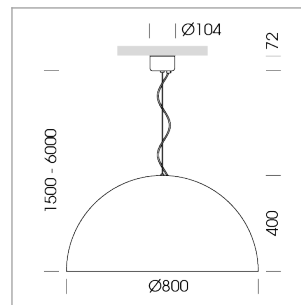

Pendiro QT

Article number: 6421000203

LIGHT TECHNOLOGY

LED	E27
Light colour	828
Luminous flux	1055 lm
System power	13 W
Luminaire Efficiency	81 lm/W
Reflector	freistrahlend
Beam angle	80°

LUMINAIRE

Protection rating . class	IP 20 . I
Luminaire colour	black

Decorative suspended luminaire with hub holder E27, max 150W, shade made of painted aluminium, black / yellow-green, metal trim ring (diameter 95mm) around hub holder, 28 ventilation openings (diameter 5mm) concentric circular arrangement, double-insulated cabling, clamping device on cable ends if feed cable > 80 mm, power feed cable and canopy black, steel cable hanging set, ceiling-mounting, 6m cable

All light-measurements are based on the application with 13 watt LED lamp (Art. No.: 64110MM21113)

Note: All data are typical values. System features may change with product improvements due to technical advances. Errors excepted.