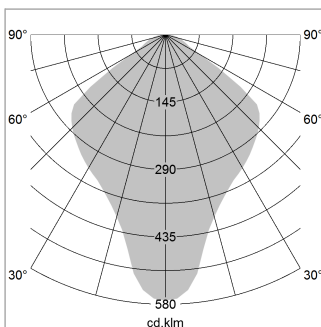

### LIGHT TECHNOLOGY

LED	E27
Light colour	828
Luminous flux	1055 lm
System power	13 W
Luminaire Efficiency	81 lm/W
Reflector	freistrahlend
Beam angle	80°

### LUMINAIRE

Protection rating . class	IP 20 . I
Luminaire colour	black

Decorative suspended luminaire with hub holder E27, max 150W, shade made of painted aluminium, black / pure white, metal trim ring (diameter 95mm) around hub holder, 28 ventilation openings (diameter 5mm) concentric circular arrangement, double-insulated cabling, clamping device on cable ends if feed cable > 80 mm, power feed cable and canopy black, steel cable hanging set, ceiling-mounting, 6m cable

1.0 m	1.94	603.0
2.0 m	3.88	151.0
3.0 m	5.82	67.0
4.0 m	7.76	38.0
5.0 m	9.70	24.0
Ø (m)		E0(0°)(lx)