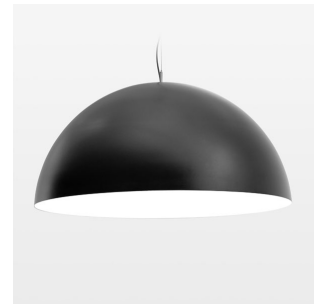

## Pendiro QT

Article number: 6421000205

### LIGHT TECHNOLOGY

LED	E27
Light colour	828
Luminous flux	1055 lm
System power	13 W
Luminaire Efficiency	81 lm/W
Reflector	freistrahlend
Beam angle	80°

### LUMINAIRE

Protection rating . class	IP 20 . I
Luminaire colour	black

Decorative suspended luminaire with hub holder E27, max 150W, shade made of painted aluminium, black / pure white, metal trim ring (diameter 95mm) around hub holder, 28 ventilation openings (diameter 5mm) concentric circular arrangement, double-insulated cabling, clamping device on cable ends if feed cable > 80 mm, power feed cable and canopy black, steel cable hanging set, ceiling-mounting, 6m cable