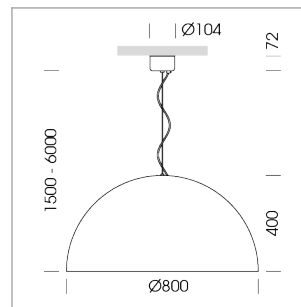

### LIGHT TECHNOLOGY

LED	E27
Light colour	828
Luminous flux	1055 lm
System power	13 W
Luminaire Efficiency	81 lm/W
Reflector	freistrahlend
Beam angle	80°

### LUMINAIRE

Protection rating . class	IP 20 . I
Luminaire colour	black

Decorative suspended luminaire with hub holder E27, max 150W, shade made of painted aluminium, black / pure white, metal trim ring (diameter 95mm) around hub holder, 28 ventilation openings (diameter 5mm) concentric circular arrangement, double-insulated cabling, clamping device on cable ends if feed cable > 80 mm, power feed cable and canopy black, steel cable hanging set, ceiling-mounting, 6m cable

All light-measurements are based on the application with 13 watt LED lamp (Art. No.: 64110MM21113)

Note: All data are typical values. System features may change with product improvements due to technical advances. Errors excepted.

1.0 m	1.94	603.0
2.0 m	3.88	151.0
3.0 m	5.82	67.0
4.0 m	7.76	38.0
5.0 m	9.70	24.0
Ø (m)		E0(0°)(lx)