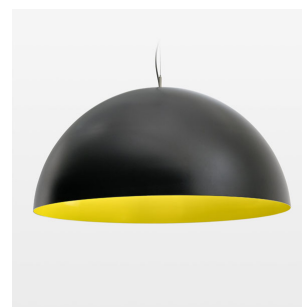

Pendiro QT

Article number: 6421000301

LIGHT TECHNOLOGY

LED	E27
Light colour	828
Luminous flux	1055 lm
System power	13 W
Luminaire Efficiency	81 lm/W
Reflector	freistrahlend
Beam angle	80°

LUMINAIRE

Protection rating . class	IP 20 . I
Luminaire colour	black

Decorative suspended luminaire with hub holder E27, max 150W, shade made of painted aluminium, black / traffic yellow, metal trim ring (diameter 95mm) around hub holder, 28 ventilation openings (diameter 5mm) concentric circular arrangement, double-insulated cabling, clamping device on cable ends if feed cable > 80 mm, power feed cable and canopy black, steel cable hanging set, multiadapter, 1.5m cable