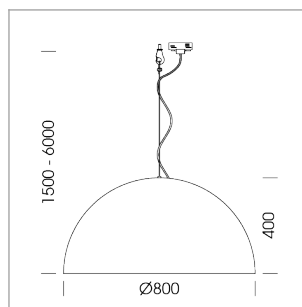

Pendiro QT

Article number: 6421000301

LIGHT TECHNOLOGY

LED	E27
Light colour	828
Luminous flux	1055 lm
System power	13 W
Luminaire Efficiency	81 lm/W
Reflector	freistrahlend
Beam angle	80°

LUMINAIRE

Protection rating . class	IP 20 . I
Luminaire colour	black

Decorative suspended luminaire with hub holder E27, max 150W, shade made of painted aluminium, black / traffic yellow, metal trim ring (diameter 95mm) around hub holder, 28 ventilation openings (diameter 5mm) concentric circular arrangement, double-insulated cabling, clamping device on cable ends if feed cable > 80 mm, power feed cable and canopy black, steel cable hanging set, multiadapter, 1.5m cable

All light-measurements are based on the application with 13 watt LED lamp (Art. No.: 64110MM21113)

Note: All data are typical values. System features may change with product improvements due to technical advances. Errors excepted.