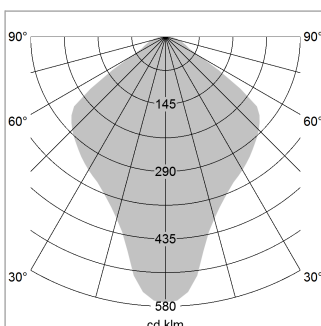

Pendiro QT

Article number: 6421000304

LIGHT TECHNOLOGY

LED	E27
Light colour	828
Luminous flux	1055 lm
System power	13 W
Luminaire Efficiency	81 lm/W
Reflector	freistrahlend
Beam angle	80°

LUMINAIRE

Protection rating . class	IP 20 . I
Luminaire colour	black

Decorative suspended luminaire with hub holder E27, max 150W, shade made of painted aluminium, black / traffic red, metal trim ring (diameter 95mm) around hub holder, 28 ventilation openings (diameter 5mm) concentric circular arrangement, double-insulated cabling, clamping device on cable ends if feed cable > 80 mm, power feed cable and canopy black, steel cable hanging set, multiadapter, 1.5m cable

All light-measurements are based on the application with 13 watt LED lamp (Art. No.: 64110MM21113)

Note: All data are typical values. System features may change with product improvements due to technical advances. Errors excepted.

Height (m)	Beam Diameter (m)	Illuminance (lx)
1.0	1.94	603.0
2.0	3.88	151.0
3.0	5.82	67.0
4.0	7.76	38.0
5.0	9.70	24.0

Ø (m) E0(0°)(lx)