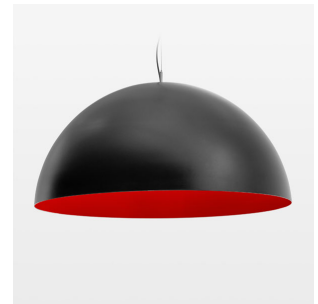

Pendiro QT

Article number: 6421000304

LIGHT TECHNOLOGY

LED	E27
Light colour	828
Luminous flux	1055 lm
System power	13 W
Luminaire Efficiency	81 lm/W
Reflector	freistrahlend
Beam angle	80°

LUMINAIRE

Protection rating . class	IP 20 . I
Luminaire colour	black

Decorative suspended luminaire with hub holder E27, max 150W, shade made of painted aluminium, black / traffic red, metal trim ring (diameter 95mm) around hub holder, 28 ventilation openings (diameter 5mm) concentric circular arrangement, double-insulated cabling, clamping device on cable ends if feed cable > 80 mm, power feed cable and canopy black, steel cable hanging set, multiadapter, 1.5m cable

Height (m)	Beam Diameter (m)	Illuminance (lx)
1.0	1.94	603.0
2.0	3.88	151.0
3.0	5.82	67.0
4.0	7.76	38.0
5.0	9.70	24.0

Ø (m) E0(0°)(lx)