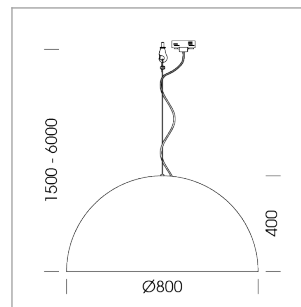

Pendiro QT

Article number: 6421000304

LIGHT TECHNOLOGY

LED	E27
Light colour	828
Luminous flux	1055 lm
System power	13 W
Luminaire Efficiency	81 lm/W
Reflector	freistrahlend
Beam angle	80°

LUMINAIRE

Protection rating . class	IP 20 . I
Luminaire colour	black

Decorative suspended luminaire with hub holder E27, max 150W, shade made of painted aluminium, black / traffic red, metal trim ring (diameter 95mm) around hub holder, 28 ventilation openings (diameter 5mm) concentric circular arrangement, double-insulated cabling, clamping device on cable ends if feed cable > 80 mm, power feed cable and canopy black, steel cable hanging set, multiadapter, 1.5m cable

All light-measurements are based on the application with 13 watt LED lamp (Art. No.: 64110MM21113)

Note: All data are typical values. System features may change with product improvements due to technical advances. Errors excepted.

Height (m)	Beam Diameter (m)	Illuminance (lx)
1.0	1.94	603.0
2.0	3.88	151.0
3.0	5.82	67.0
4.0	7.76	38.0
5.0	9.70	24.0

Ø (m) E0(0°)(lx)