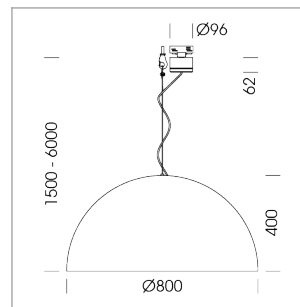

Pendiro QT

Article number: 6421000310

LIGHT TECHNOLOGY

LED	COB
Light colour	830
Luminous flux	2940 lm
System power	23 W
Luminaire Efficiency	128 lm/W
Reflector	Flood
Beam angle	44°

LUMINAIRE

Protection rating . class	IP 20 . I
Luminaire colour	black

OPTIONEEL

Decorative suspended luminaire with integrated LED lighting head, black, incl. translucent acrylic cylinder for homogeneous illumination of the inner surface, rated lamp lifetime of the LED L80/B10 > 50000 h, colour rendering index CRI 80, chromaticity tolerance 2 SDCM (initial), reflector 99,99% high-purity aluminium in MIRO-Silver®, rotation- symmetrical reflector with circular light distribution pattern, segmented and faceted, glas cover, shade made of painted aluminium, black / pure white, 28 ventilation openings (diameter 5mm) concentric circular arrangement, power feed cable and canopy in black, steel cable hanging set, multiadapter, 1.5m cable, including driver