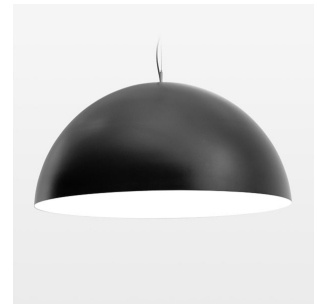

Pendiro QT

Article number: 6421000310

LIGHT TECHNOLOGY

LED	COB
Light colour	830
Luminous flux	2940 lm
System power	23 W
Luminaire Efficiency	128 lm/W
Reflector	Flood
Beam angle	44°

LUMINAIRE

Protection rating . class	IP 20 . I
Luminaire colour	black

OPTIONEEL

Decorative suspended luminaire with integrated LED lighting head, black, incl. translucent acrylic cylinder for homogeneous illumination of the inner surface, rated lamp lifetime of the LED L80/B10 > 50000 h, colour rendering index CRI 80, chromaticity tolerance 2 SDCM (initial), reflector 99,99% high-purity aluminium in MIRO-Silver®, rotation- symmetrical reflector with circular light distribution pattern, segmented and faceted, glas cover, shade made of painted aluminium, black / pure white, 28 ventilation openings (diameter 5mm) concentric circular arrangement, power feed cable and canopy in black, steel cable hanging set, multiadapter, 1.5m cable, including driver