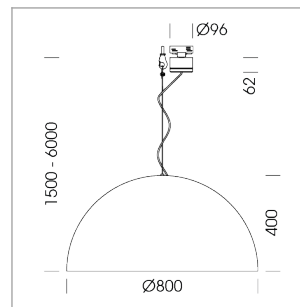

Pendiro QT

Article number: 6421000312

LIGHT TECHNOLOGY

LED	COB
Light colour	835
Luminous flux	3020 lm
System power	23 W
Luminaire Efficiency	131 lm/W
Reflector	Flood
Beam angle	44°

LUMINAIRE

Protection rating . class	IP 20 . I
Luminaire colour	black

OPTIONEEL

Decorative suspended luminaire with integrated LED lighting head, black, incl. translucent acrylic cylinder for homogeneous illumination of the inner surface, rated lamp lifetime of the LED L80/B10 > 50000 h, colour rendering index CRI 80, chromaticity tolerance 2 SDCM (initial), reflector 99,99% high-purity aluminium in MIRO-Silver®, rotation- symmetrical reflector with circular light distribution pattern, segmented and faceted, glas cover, shade made of painted aluminium, black / traffic blue, 28 ventilation openings (diameter 5mm) concentric circular arrangement, power feed cable and canopy in black, steel cable hanging set, multiadapter, 1.5m cable, including driver