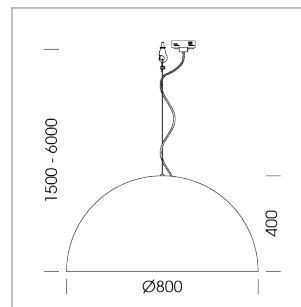

Pendiro QT

Article number: 6421000401

LIGHT TECHNOLOGY

LED	E27
Light colour	828
Luminous flux	1055 lm
System power	13 W
Luminaire Efficiency	81 lm/W
Reflector	freistrahlend
Beam angle	80°

LUMINAIRE

Protection rating . class	IP 20 . I
Luminaire colour	black

Decorative suspended luminaire with hub holder E27, max 150W, shade made of painted aluminium, black / traffic yellow, metal trim ring (diameter 95mm) around hub holder, 28 ventilation openings (diameter 5mm) concentric circular arrangement, double-insulated cabling, clamping device on cable ends if feed cable > 80 mm, power feed cable and canopy black, steel cable hanging set, multiadapter, 3m cable

All light-measurements are based on the application with 13 watt LED lamp (Art. No.: 64110MM21113)

Note: All data are typical values. System features may change with product improvements due to technical advances. Errors excepted.

Height (m)	Beam Diameter (m)	Illuminance (lx)
1.0 m	1.94	603.0
2.0 m	3.88	151.0
3.0 m	5.82	67.0
4.0 m	7.76	38.0
5.0 m	9.70	24.0

Ø (m) E0(0°)(lx)