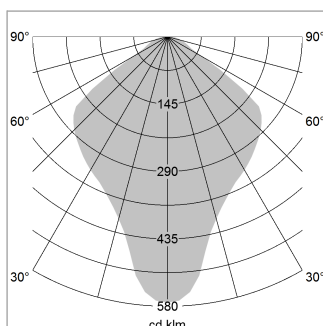

Pendiro QT

Article number: 6421000401

LIGHT TECHNOLOGY

LED	E27
Light colour	828
Luminous flux	1055 lm
System power	13 W
Luminaire Efficiency	81 lm/W
Reflector	freistrahlend
Beam angle	80°

LUMINAIRE

Protection rating . class	IP 20 . I
Luminaire colour	black

Decorative suspended luminaire with hub holder E27, max 150W, shade made of painted aluminium, black / traffic yellow, metal trim ring (diameter 95mm) around hub holder, 28 ventilation openings (diameter 5mm) concentric circular arrangement, double-insulated cabling, clamping device on cable ends if feed cable > 80 mm, power feed cable and canopy black, steel cable hanging set, multiadapter, 3m cable

All light-measurements are based on the application with 13 watt LED lamp (Art. No.: 64110MM21113)

Note: All data are typical values. System features may change with product improvements due to technical advances. Errors excepted.

Height (m)	Beam Diameter (m)	Illuminance (lx)
1.0 m	1.94	603.0
2.0 m	3.88	151.0
3.0 m	5.82	67.0
4.0 m	7.76	38.0
5.0 m	9.70	24.0

Ø (m) E0(0°)(lx)