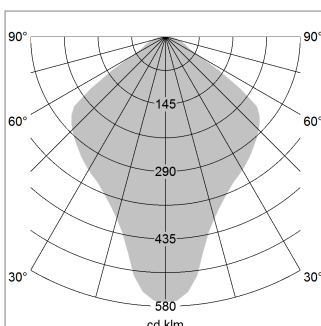

Pendiro QT

Article number: 6421000402

LIGHT TECHNOLOGY

LED	E27
Light colour	828
Luminous flux	1055 lm
System power	13 W
Luminaire Efficiency	81 lm/W
Reflector	freistrahlend
Beam angle	80°

LUMINAIRE

Protection rating . class	IP 20 . I
Luminaire colour	black

Decorative suspended luminaire with hub holder E27, max 150W, shade made of painted aluminium, black / traffic blue, metal trim ring (diameter 95mm) around hub holder, 28 ventilation openings (diameter 5mm) concentric circular arrangement, double-insulated cabling, clamping device on cable ends if feed cable > 80 mm, power feed cable and canopy black, steel cable hanging set, multiadapter, 3m cable

All light-measurements are based on the application with 13 watt LED lamp (Art. No.: 64110MM21113)

Note: All data are typical values. System features may change with product improvements due to technical advances. Errors excepted.

1.0 m	1.94	603.0
2.0 m	3.88	151.0
3.0 m	5.82	67.0
4.0 m	7.76	38.0
5.0 m	9.70	24.0
Ø (m)		E0(0°)(lx)