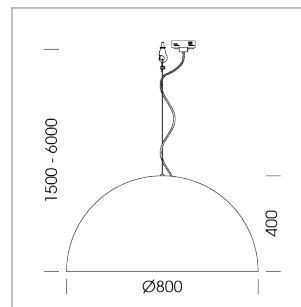

Pendiro QT

Article number: 6421000402

LIGHT TECHNOLOGY

LED	E27
Light colour	828
Luminous flux	1055 lm
System power	13 W
Luminaire Efficiency	81 lm/W
Reflector	freistrahlend
Beam angle	80°

LUMINAIRE

Protection rating . class	IP 20 . I
Luminaire colour	black

Decorative suspended luminaire with hub holder E27, max 150W, shade made of painted aluminium, black / traffic blue, metal trim ring (diameter 95mm) around hub holder, 28 ventilation openings (diameter 5mm) concentric circular arrangement, double-insulated cabling, clamping device on cable ends if feed cable > 80 mm, power feed cable and canopy black, steel cable hanging set, multiadapter, 3m cable

All light-measurements are based on the application with 13 watt LED lamp (Art. No.: 64110MM21113)

Note: All data are typical values. System features may change with product improvements due to technical advances. Errors excepted.

1.0 m	1.94	603.0
2.0 m	3.88	151.0
3.0 m	5.82	67.0
4.0 m	7.76	38.0
5.0 m	9.70	24.0
Ø (m)		E0(0°)(lx)