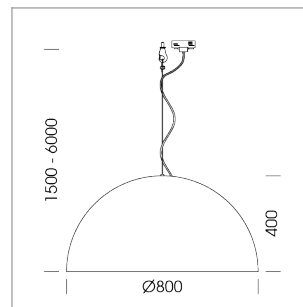

Pendiro QT

Article number: 6421000404

LIGHT TECHNOLOGY

LED	E27
Light colour	828
Luminous flux	1055 lm
System power	13 W
Luminaire Efficiency	81 lm/W
Reflector	freistrahlend
Beam angle	80°

LUMINAIRE

Protection rating . class	IP 20 . I
Luminaire colour	black

Decorative suspended luminaire with hub holder E27, max 150W, shade made of painted aluminium, black / traffic red, metal trim ring (diameter 95mm) around hub holder, 28 ventilation openings (diameter 5mm) concentric circular arrangement, double-insulated cabling, clamping device on cable ends if feed cable > 80 mm, power feed cable and canopy black, steel cable hanging set, multiadapter, 3m cable

All light-measurements are based on the application with 13 watt LED lamp (Art. No.: 64110MM21113)

Note: All data are typical values. System features may change with product improvements due to technical advances. Errors excepted.

Height (m)	Beam Diameter (m)	Illuminance (lx)
1.0	1.94	603.0
2.0	3.88	151.0
3.0	5.82	67.0
4.0	7.76	38.0
5.0	9.70	24.0

Ø (m) E0(0°)(lx)