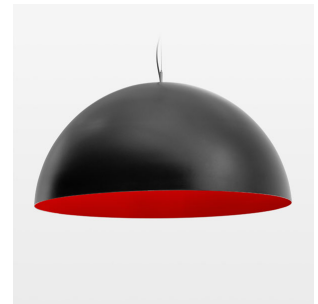

Pendiro QT

Article number: 6421000404

LIGHT TECHNOLOGY

LED	E27
Light colour	828
Luminous flux	1055 lm
System power	13 W
Luminaire Efficiency	81 lm/W
Reflector	freistrahlend
Beam angle	80°

LUMINAIRE

Protection rating . class	IP 20 . I
Luminaire colour	black

Decorative suspended luminaire with hub holder E27, max 150W, shade made of painted aluminium, black / traffic red, metal trim ring (diameter 95mm) around hub holder, 28 ventilation openings (diameter 5mm) concentric circular arrangement, double-insulated cabling, clamping device on cable ends if feed cable > 80 mm, power feed cable and canopy black, steel cable hanging set, multiadapter, 3m cable

Height (m)	Beam Diameter (m)	Illuminance (lx)
1.0	1.94	603.0
2.0	3.88	151.0
3.0	5.82	67.0
4.0	7.76	38.0
5.0	9.70	24.0

Ø (m) E0(0°)(lx)