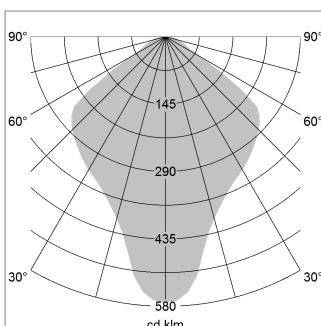

Pendiro QT

Article number: 6421000404

LIGHT TECHNOLOGY

LED	E27
Light colour	828
Luminous flux	1055 lm
System power	13 W
Luminaire Efficiency	81 lm/W
Reflector	freistrahlend
Beam angle	80°

LUMINAIRE

Protection rating . class	IP 20 . I
Luminaire colour	black

Decorative suspended luminaire with hub holder E27, max 150W, shade made of painted aluminium, black / traffic red, metal trim ring (diameter 95mm) around hub holder, 28 ventilation openings (diameter 5mm) concentric circular arrangement, double-insulated cabling, clamping device on cable ends if feed cable > 80 mm, power feed cable and canopy black, steel cable hanging set, multiadapter, 3m cable

All light-measurements are based on the application with 13 watt LED lamp (Art. No.: 64110MM21113)

Note: All data are typical values. System features may change with product improvements due to technical advances. Errors excepted.

Height (m)	Beam Diameter (m)	Illuminance (lx)
1.0	1.94	603.0
2.0	3.88	151.0
3.0	5.82	67.0
4.0	7.76	38.0
5.0	9.70	24.0

Ø (m) E0(0°)(lx)