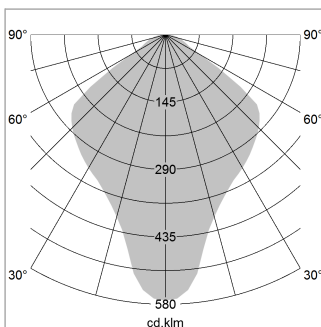

Pendiro QT

Article number: 6421000405

LIGHT TECHNOLOGY

LED	E27
Light colour	828
Luminous flux	1055 lm
System power	13 W
Luminaire Efficiency	81 lm/W
Reflector	freistrahlend
Beam angle	80°

LUMINAIRE

Protection rating . class	IP 20 . I
Luminaire colour	black

Decorative suspended luminaire with hub holder E27, max 150W, shade made of painted aluminium, black / pure white, metal trim ring (diameter 95mm) around hub holder, 28 ventilation openings (diameter 5mm) concentric circular arrangement, double-insulated cabling, clamping device on cable ends if feed cable > 80 mm, power feed cable and canopy black, steel cable hanging set, multiadapter, 3m cable

All light-measurements are based on the application with 13 watt LED lamp (Art. No.: 64110MM21113)

Note: All data are typical values. System features may change with product improvements due to technical advances. Errors excepted.

1.0 m	1.94	603.0
2.0 m	3.88	151.0
3.0 m	5.82	67.0
4.0 m	7.76	38.0
5.0 m	9.70	24.0
Ø (m)		E0(0°)(lx)