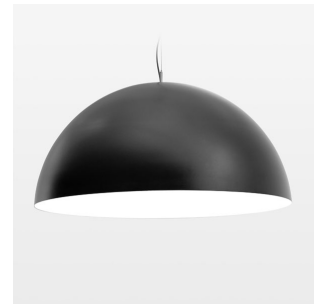

Pendiro QT

Article number: 6421000405

LIGHT TECHNOLOGY

LED	E27
Light colour	828
Luminous flux	1055 lm
System power	13 W
Luminaire Efficiency	81 lm/W
Reflector	freistrahlend
Beam angle	80°

LUMINAIRE

Protection rating . class	IP 20 . I
Luminaire colour	black

Decorative suspended luminaire with hub holder E27, max 150W, shade made of painted aluminium, black / pure white, metal trim ring (diameter 95mm) around hub holder, 28 ventilation openings (diameter 5mm) concentric circular arrangement, double-insulated cabling, clamping device on cable ends if feed cable > 80 mm, power feed cable and canopy black, steel cable hanging set, multiadapter, 3m cable