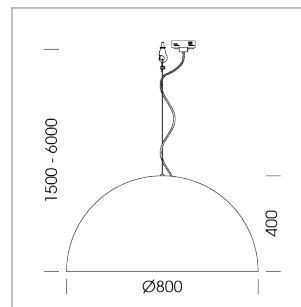

Pendiro QT

Article number: 6421000405

LIGHT TECHNOLOGY

LED	E27
Light colour	828
Luminous flux	1055 lm
System power	13 W
Luminaire Efficiency	81 lm/W
Reflector	freistrahlend
Beam angle	80°

LUMINAIRE

Protection rating . class	IP 20 . I
Luminaire colour	black

Decorative suspended luminaire with hub holder E27, max 150W, shade made of painted aluminium, black / pure white, metal trim ring (diameter 95mm) around hub holder, 28 ventilation openings (diameter 5mm) concentric circular arrangement, double-insulated cabling, clamping device on cable ends if feed cable > 80 mm, power feed cable and canopy black, steel cable hanging set, multiadapter, 3m cable

All light-measurements are based on the application with 13 watt LED lamp (Art. No.: 64110MM21113)

Note: All data are typical values. System features may change with product improvements due to technical advances. Errors excepted.

1.0 m	1.94	603.0
2.0 m	3.88	151.0
3.0 m	5.82	67.0
4.0 m	7.76	38.0
5.0 m	9.70	24.0
Ø (m)		E0(0°)(lx)