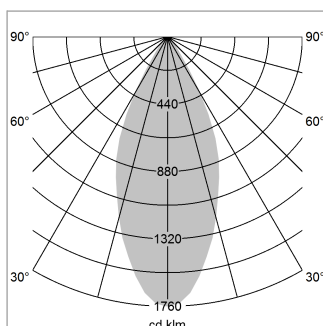

Pendiro QT

Article number: 6421000409

LIGHT TECHNOLOGY

LED	COB
Light colour	830
Luminous flux	2940 lm
System power	23 W
Luminaire Efficiency	128 lm/W
Reflector	Flood
Beam angle	44°

LUMINAIRE

Protection rating . class	IP 20 . I
Luminaire colour	black

OPTIONAL

Decorative suspended luminaire with integrated LED lighting head, black, incl. translucent acrylic cylinder for homogeneous illumination of the inner surface, rated lamp lifetime of the LED L80/B10 > 50000 h, colour rendering index CRI 80, chromaticity tolerance 2 SDCM (initial), reflector 99,99% high-purity aluminium in MIRO-Silver®, rotation- symmetrical reflector with circular light distribution pattern, segmented and faceted, glas cover, shade made of painted aluminium, black / traffic red, 28 ventilation openings (diameter 5mm) concentric circular arrangement, power feed cable and canopy in black, steel cable hanging set, multiadapter, 3m cable, including driver

1.0 m	0.81	5173.0
2.0 m	1.62	1293.0
3.0 m	2.43	575.0
4.0 m	3.24	323.0
5.0 m	4.05	207.0
Ø (m)		E0(0°)(lx)