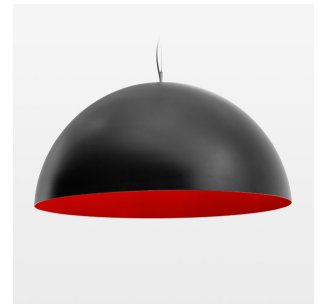

Pendiro QT

Article number: 6421000409

LIGHT TECHNOLOGY

LED	COB
Light colour	830
Luminous flux	2940 lm
System power	23 W
Luminaire Efficiency	128 lm/W
Reflector	Flood
Beam angle	44°

LUMINAIRE

Protection rating . class	IP 20 . I
Luminaire colour	black

OPTIONAL

Decorative suspended luminaire with integrated LED lighting head, black, incl. translucent acrylic cylinder for homogeneous illumination of the inner surface, rated lamp lifetime of the LED L80/B10 > 50000 h, colour rendering index CRI 80, chromaticity tolerance 2 SDCM (initial), reflector 99,99% high-purity aluminium in MIRO-Silver®, rotation- symmetrical reflector with circular light distribution pattern, segmented and faceted, glas cover, shade made of painted aluminium, black / traffic red, 28 ventilation openings (diameter 5mm) concentric circular arrangement, power feed cable and canopy in black, steel cable hanging set, multiadapter, 3m cable, including driver