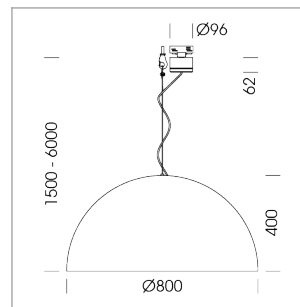

Pendiro QT

Article number: 6421000409

LIGHT TECHNOLOGY

LED	COB
Light colour	830
Luminous flux	2940 lm
System power	23 W
Luminaire Efficiency	128 lm/W
Reflector	Flood
Beam angle	44°

LUMINAIRE

Protection rating . class	IP 20 . I
Luminaire colour	black

OPTIONAL

Decorative suspended luminaire with integrated LED lighting head, black, incl. translucent acrylic cylinder for homogeneous illumination of the inner surface, rated lamp lifetime of the LED L80/B10 > 50000 h, colour rendering index CRI 80, chromaticity tolerance 2 SDCM (initial), reflector 99,99% high-purity aluminium in MIRO-Silver®, rotation- symmetrical reflector with circular light distribution pattern, segmented and faceted, glas cover, shade made of painted aluminium, black / traffic red, 28 ventilation openings (diameter 5mm) concentric circular arrangement, power feed cable and canopy in black, steel cable hanging set, multiadapter, 3m cable, including driver

1.0 m	0.81	5173.0
2.0 m	1.62	1293.0
3.0 m	2.43	575.0
4.0 m	3.24	323.0
5.0 m	4.05	207.0
Ø (m)		E0(0°)(lx)