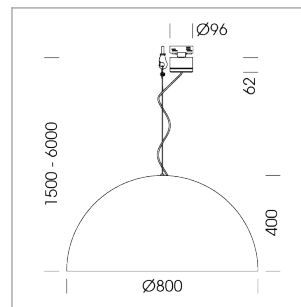

Pendiro QT

Article number: 6421000412

LIGHT TECHNOLOGY

LED	COB
Light colour	835
Luminous flux	3020 lm
System power	23 W
Luminaire Efficiency	131 lm/W
Reflector	Flood
Beam angle	44°

LUMINAIRE

Protection rating . class	IP 20 . I
Luminaire colour	black

OPTIONAL

Decorative suspended luminaire with integrated LED lighting head, black, incl. translucent acrylic cylinder for homogeneous illumination of the inner surface, rated lamp lifetime of the LED L80/B10 > 50000 h, colour rendering index CRI 80, chromaticity tolerance 2 SDCM (initial), reflector 99,99% high-purity aluminium in MIRO-Silver®, rotation- symmetrical reflector with circular light distribution pattern, segmented and faceted, glas cover, shade made of painted aluminium, black / traffic blue, 28 ventilation openings (diameter 5mm) concentric circular arrangement, power feed cable and canopy in black, steel cable hanging set, multiadapter, 3m cable, including driver