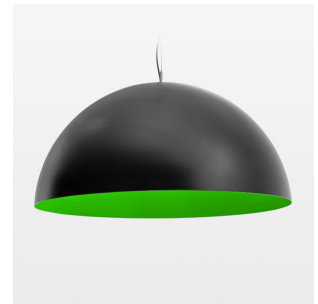

## Pendiro QT

Article number: 6421000413

### LIGHT TECHNOLOGY

LED	COB
Light colour	835
Luminous flux	3020 lm
System power	23 W
Luminaire Efficiency	131 lm/W
Reflector	Flood
Beam angle	44°

### LUMINAIRE

Protection rating . class	IP 20 . I
Luminaire colour	black

### OPTIONAL

Decorative suspended luminaire with integrated LED lighting head, black, incl. translucent acrylic cylinder for homogeneous illumination of the inner surface, rated lamp lifetime of the LED L80/B10 > 50000 h, colour rendering index CRI 80, chromaticity tolerance 2 SDCM (initial), reflector 99,99% high-purity aluminium in MIRO-Silver®, rotation- symmetrical reflector with circular light distribution pattern, segmented and faceted, glas cover, shade made of painted aluminium, black / yellow-green, 28 ventilation openings (diameter 5mm) concentric circular arrangement, power feed cable and canopy in black, steel cable hanging set, multiadapter, 3m cable, including driver