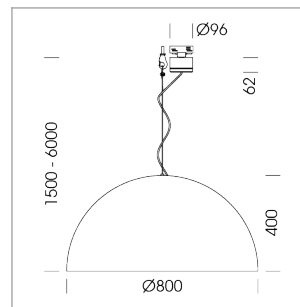

### LIGHT TECHNOLOGY

LED	COB
Light colour	835
Luminous flux	3020 lm
System power	23 W
Luminaire Efficiency	131 lm/W
Reflector	Flood
Beam angle	44°

### OPTIONAL

Decorative suspended luminaire with integrated LED lighting head, black, incl. translucent acrylic cylinder for homogeneous illumination of the inner surface, rated lamp lifetime of the LED L80/B10 > 50000 h, colour rendering index CRI 80, chromaticity tolerance 2 SDCM (initial), reflector 99,99% high-purity aluminium in MIRO-Silver®, rotation- symmetrical reflector with circular light distribution pattern, segmented and faceted, glas cover, shade made of painted aluminium, black / yellow-green, 28 ventilation openings (diameter 5mm) concentric circular arrangement, power feed cable and canopy in black, steel cable hanging set, multiadapter, 3m cable, including driver