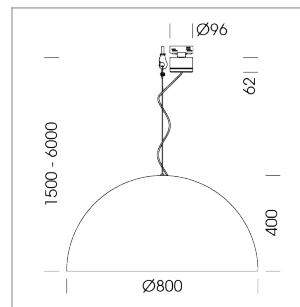

Pendiro QT

Article number: 6421000414

LIGHT TECHNOLOGY

LED	COB
Light colour	835
Luminous flux	3020 lm
System power	23 W
Luminaire Efficiency	131 lm/W
Reflector	Flood
Beam angle	44°

LUMINAIRE

Protection rating . class	IP 20 . I
Luminaire colour	black

OPCJA

Decorative suspended luminaire with integrated LED lighting head, black, incl. translucent acrylic cylinder for homogeneous illumination of the inner surface, rated lamp lifetime of the LED L80/B10 > 50000 h, colour rendering index CRI 80, chromaticity tolerance 2 SDCM (initial), reflector 99,99% high-purity aluminium in MIRO-Silver®, rotation- symmetrical reflector with circular light distribution pattern, segmented and faceted, glas cover, shade made of painted aluminium, black / traffic red, 28 ventilation openings (diameter 5mm) concentric circular arrangement, power feed cable and canopy in black, steel cable hanging set, multiadapter, 3m cable, including driver