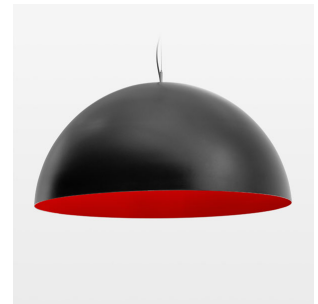

Pendiro QT

Article number: 6421000414

LIGHT TECHNOLOGY

LED	COB
Light colour	835
Luminous flux	3020 lm
System power	23 W
Luminaire Efficiency	131 lm/W
Reflector	Flood
Beam angle	44°

LUMINAIRE

Protection rating . class	IP 20 . I
Luminaire colour	black

OPCJA

Decorative suspended luminaire with integrated LED lighting head, black, incl. translucent acrylic cylinder for homogeneous illumination of the inner surface, rated lamp lifetime of the LED L80/B10 > 50000 h, colour rendering index CRI 80, chromaticity tolerance 2 SDCM (initial), reflector 99,99% high-purity aluminium in MIRO-Silver®, rotation- symmetrical reflector with circular light distribution pattern, segmented and faceted, glas cover, shade made of painted aluminium, black / traffic red, 28 ventilation openings (diameter 5mm) concentric circular arrangement, power feed cable and canopy in black, steel cable hanging set, multiadapter, 3m cable, including driver