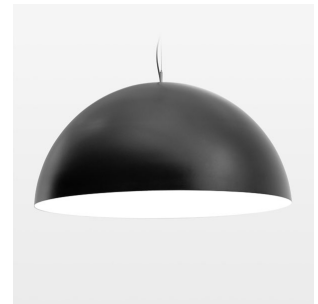

Pendiro QT

Article number: 6421000415

LIGHT TECHNOLOGY

LED	COB
Light colour	835
Luminous flux	3020 lm
System power	23 W
Luminaire Efficiency	131 lm/W
Reflector	Flood
Beam angle	44°

LUMINAIRE

Protection rating . class	IP 20 . I
Luminaire colour	black

OPCJA

Decorative suspended luminaire with integrated LED lighting head, black, incl. translucent acrylic cylinder for homogeneous illumination of the inner surface, rated lamp lifetime of the LED L80/B10 > 50000 h, colour rendering index CRI 80, chromaticity tolerance 2 SDCM (initial), reflector 99,99% high-purity aluminium in MIRO-Silver®, rotation- symmetrical reflector with circular light distribution pattern, segmented and faceted, glas cover, shade made of painted aluminium, black / pure white, 28 ventilation openings (diameter 5mm) concentric circular arrangement, power feed cable and canopy in black, steel cable hanging set, multiadapter, 3m cable, including driver