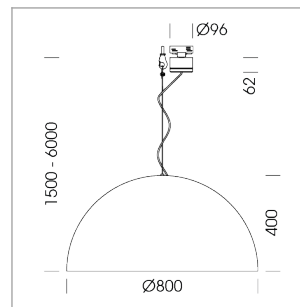

Pendiro QT

Article number: 6421000415

LIGHT TECHNOLOGY

LED	COB
Light colour	835
Luminous flux	3020 lm
System power	23 W
Luminaire Efficiency	131 lm/W
Reflector	Flood
Beam angle	44°

LUMINAIRE

Protection rating . class	IP 20 . I
Luminaire colour	black

OPCJA

Decorative suspended luminaire with integrated LED lighting head, black, incl. translucent acrylic cylinder for homogeneous illumination of the inner surface, rated lamp lifetime of the LED L80/B10 > 50000 h, colour rendering index CRI 80, chromaticity tolerance 2 SDCM (initial), reflector 99,99% high-purity aluminium in MIRO-Silver®, rotation- symmetrical reflector with circular light distribution pattern, segmented and faceted, glas cover, shade made of painted aluminium, black / pure white, 28 ventilation openings (diameter 5mm) concentric circular arrangement, power feed cable and canopy in black, steel cable hanging set, multiadapter, 3m cable, including driver