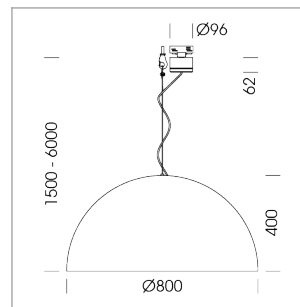

### LIGHT TECHNOLOGY

LED	COB
Light colour	927
Luminous flux	2440 lm
System power	23 W
Luminaire Efficiency	106 lm/W
Reflector	Flood
Beam angle	44°

### OPCJA

Decorative suspended luminaire with integrated LED lighting head, black, incl. translucent acrylic cylinder for homogeneous illumination of the inner surface, rated lamp lifetime of the LED L80/B10 > 50000 h, colour rendering index CRI 90, chromaticity tolerance 2 SDCM (initial), reflector 99,99% high-purity aluminium in MIRO-Silver®, rotation- symmetrical reflector with circular light distribution pattern, segmented and faceted, glas cover, shade made of painted aluminium, black / pure white, 28 ventilation openings (diameter 5mm) concentric circular arrangement, power feed cable and canopy in black, steel cable hanging set, multiadapter, 3m cable, including driver

1.0 m	0.81	4293.0
2.0 m	1.62	1073.0
3.0 m	2.43	477.0
4.0 m	3.24	268.0
5.0 m	4.05	172.0
Ø (m)		E0(0°)(lx)