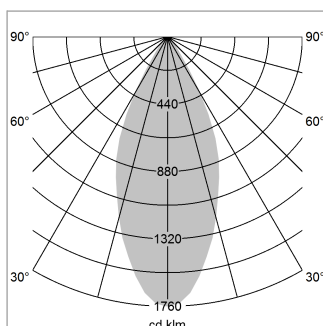

### LIGHT TECHNOLOGY

LED	COB
Light colour	927
Luminous flux	2440 lm
System power	23 W
Luminaire Efficiency	106 lm/W
Reflector	Flood
Beam angle	44°

### OPCJA

Decorative suspended luminaire with integrated LED lighting head, black, incl. translucent acrylic cylinder for homogeneous illumination of the inner surface, rated lamp lifetime of the LED L80/B10 > 50000 h, colour rendering index CRI 90, chromaticity tolerance 2 SDCM (initial), reflector 99,99% high-purity aluminium in MIRO-Silver®, rotation- symmetrical reflector with circular light distribution pattern, segmented and faceted, glas cover, shade made of painted aluminium, black / pure white, 28 ventilation openings (diameter 5mm) concentric circular arrangement, power feed cable and canopy in black, steel cable hanging set, multiadapter, 3m cable, including driver

1.0 m	0.81	4293.0
2.0 m	1.62	1073.0
3.0 m	2.43	477.0
4.0 m	3.24	268.0
5.0 m	4.05	172.0
Ø (m)		E0(0°)(lx)