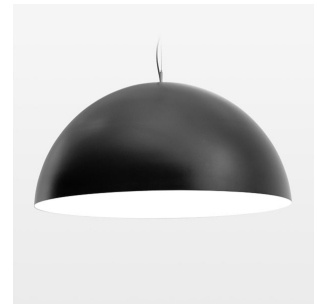

## Pendiro QT

Article number: 6421000420

### LIGHT TECHNOLOGY

LED	COB
Light colour	927
Luminous flux	2440 lm
System power	23 W
Luminaire Efficiency	106 lm/W
Reflector	Flood
Beam angle	44°

### LUMINAIRE

Protection rating . class	IP 20 . I
Luminaire colour	black

### OPCJA

Decorative suspended luminaire with integrated LED lighting head, black, incl. translucent acrylic cylinder for homogeneous illumination of the inner surface, rated lamp lifetime of the LED L80/B10 > 50000 h, colour rendering index CRI 90, chromaticity tolerance 2 SDCM (initial), reflector 99,99% high-purity aluminium in MIRO-Silver®, rotation- symmetrical reflector with circular light distribution pattern, segmented and faceted, glas cover, shade made of painted aluminium, black / pure white, 28 ventilation openings (diameter 5mm) concentric circular arrangement, power feed cable and canopy in black, steel cable hanging set, multiadapter, 3m cable, including driver