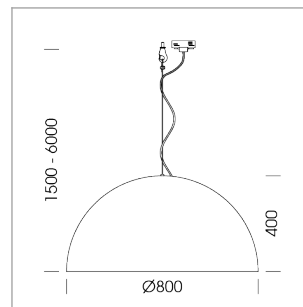

Pendiro QT

Article number: 6421000502

LIGHT TECHNOLOGY

LED	E27
Light colour	828
Luminous flux	1055 lm
System power	13 W
Luminaire Efficiency	81 lm/W
Reflector	freistrahlend
Beam angle	80°

LUMINAIRE

Protection rating . class	IP 20 . I
Luminaire colour	black

Decorative suspended luminaire with hub holder E27, max 150W, shade made of painted aluminium, black / traffic blue, metal trim ring (diameter 95mm) around hub holder, 28 ventilation openings (diameter 5mm) concentric circular arrangement, double-insulated cabling, clamping device on cable ends if feed cable > 80 mm, power feed cable and canopy black, steel cable hanging set, multiadapter, 6m cable

All light-measurements are based on the application with 13 watt LED lamp (Art. No.: 64110MM21113)

Note: All data are typical values. System features may change with product improvements due to technical advances. Errors excepted.