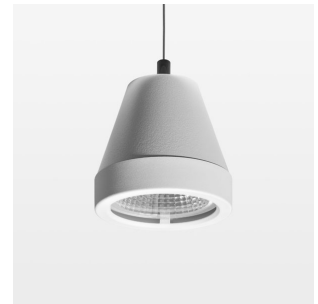

## Pendiro XR

Article number: 80750028

### LIGHT TECHNOLOGY

LED	COB
Light colour	927
Luminous flux	1610 lm
System power	15 W
Luminaire Efficiency	107 lm/W
Reflector	Flood
Beam angle	44°

### LUMINAIRE

Weight	1.1 kg
Protection rating . class	IP 20 . I
Luminaire colour	stratowhite

### OPTIONEEL

RAL-colours, NCS-colours (powder coating or wet spraying) on inquiry, surface alloys on inquiry (only luminaire head and holding arm)

Suspended luminaire with LED, rated life of the LED L80/B10 > 50000 h, colour rendering index CRI > 90, chromaticity tolerance 2 SDCM (initial), reflector with circular light distribution pattern, reflector pure aluminium 99,99% in MIRO-Silver®, segmented and faceted, luminaire head die-cast aluminium, powder-coated, stratowhite