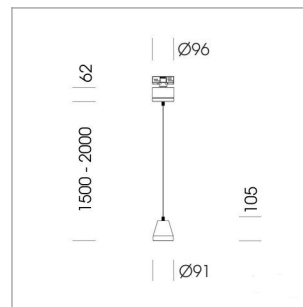

### LIGHT TECHNOLOGY

LED	COB
Light colour	927
Luminous flux	1610 lm
System power	15 W
Luminaire Efficiency	107 lm/W
Reflector	Flood
Beam angle	44°

### LUMINAIRE

Weight	1.1 kg
Protection rating . class	IP 20 . I
Luminaire colour	stratowhite

### OPTIONEEL

RAL-colours, NCS-colours (powder coating or wet spraying) on inquiry, surface alloys on inquiry (only luminaire head and holding arm)

Suspended luminaire with LED, rated life of the LED L80/B10 > 50000 h, colour rendering index CRI > 90, chromaticity tolerance 2 SDCM (initial), reflector with circular light distribution pattern, reflector pure aluminium 99,99% in MIRO-Silver®, segmented and faceted, luminaire head die-cast aluminium, powder-coated, stratowhite

Height (m)	Beam Diameter (m)	Illuminance E0(0°) [lx]
1.0 m	0.81	2833.0
2.0 m	1.62	708.2
3.0 m	2.43	314.8
4.0 m	3.24	177.1
5.0 m	4.05	113.3