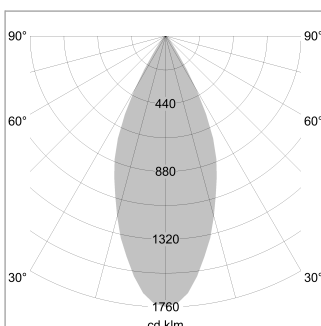

### LIGHT TECHNOLOGY

LED	COB
Light colour	927
Luminous flux	1610 lm
System power	15 W
Luminaire Efficiency	107 lm/W
Reflector	Flood
Beam angle	44°

### LUMINAIRE

Weight	1.1 kg
Protection rating . class	IP 20 . I
Luminaire colour	stratowhite

### OPTIONEEL

RAL-colours, NCS-colours (powder coating or wet spraying) on inquiry, surface alloys on inquiry (only luminaire head and holding arm)

Suspended luminaire with LED, rated life of the LED L80/B10 > 50000 h, colour rendering index CRI > 90, chromaticity tolerance 2 SDCM (initial), reflector with circular light distribution pattern, reflector pure aluminium 99,99% in MIRO-Silver®, segmented and faceted, luminaire head die-cast aluminium, powder-coated, stratowhite

Height (m)	Beam Diameter (m)	Illuminance E0(0°) [lx]
1.0 m	0.81	2833.0
2.0 m	1.62	708.2
3.0 m	2.43	314.8
4.0 m	3.24	177.1
5.0 m	4.05	113.3