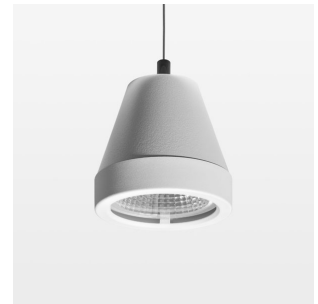

Pendiro XR

Article number: 80750030

LIGHT TECHNOLOGY

LED	COB
Light colour	BeCool
Luminous flux	1440 lm
System power	15 W
Luminaire Efficiency	96 lm/W
Reflector	Flood
Beam angle	44°

LUMINAIRE

Weight	1.1 kg
Protection rating . class	IP 20 . I
Luminaire colour	stratowhite

OPTIONAL

RAL-colours, NCS-colours (powder coating or wet spraying) on inquiry, surface alloys on inquiry (only luminaire head and holding arm)

Suspended luminaire with LED, rated life of the LED L80/B10 > 50000 h, colour rendering index CRI > 96, chromaticity tolerance 3 SDCM (initial), reflector with circular light distribution pattern, reflector pure aluminium 99,99% in MIRO-Silver®, segmented and faceted, luminaire head die-cast aluminium, powder-coated, stratowhite