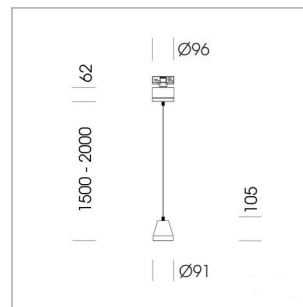

Pendiro XR

Article number: 80750030

LIGHT TECHNOLOGY

LED	COB
Light colour	BeCool
Luminous flux	1440 lm
System power	15 W
Luminaire Efficiency	96 lm/W
Reflector	Flood
Beam angle	44°

LUMINAIRE

Weight	1.1 kg
Protection rating . class	IP 20 . I
Luminaire colour	stratowhite

OPTIONAL

RAL-colours, NCS-colours (powder coating or wet spraying) on inquiry, surface alloys on inquiry (only luminaire head and holding arm)

Suspended luminaire with LED, rated life of the LED L80/B10 > 50000 h, colour rendering index CRI > 96, chromaticity tolerance 3 SDCM (initial), reflector with circular light distribution pattern, reflector pure aluminium 99,99% in MIRO-Silver®, segmented and faceted, luminaire head die-cast aluminium, powder-coated, stratowhite