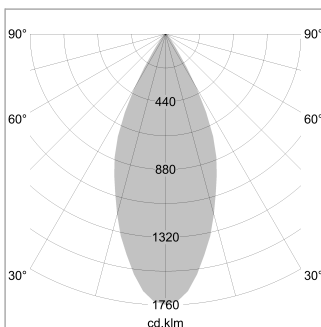

Pendiro XR

Article number: 80750038

LIGHT TECHNOLOGY

LED	COB
Light colour	835
Luminous flux	2930 lm
System power	23 W
Luminaire Efficiency	127 lm/W
Reflector	Flood
Beam angle	44°

LUMINAIRE

Weight	1.1 kg
Protection rating . class	IP 20 . I
Luminaire colour	stratoblack

OPCJA

RAL-colours, NCS-colours (powder coating or wet spraying) on inquiry, surface alloys on inquiry (only luminaire head and holding arm)

Suspended luminaire with LED, rated life of the LED L80/B10 > 50000 h, colour rendering index CRI > 80, chromaticity tolerance 2 SDCM (initial), reflector with circular light distribution pattern, reflector pure aluminium 99,99% in MIRO-Silver®, segmented and faceted, luminaire head die-cast aluminium, powder-coated, stratoblack

Height (m)	Beam Diameter (m)	Illuminance E0(0°) [lx]
1.0 m	0.81	5155.6
2.0 m	1.62	1288.9
3.0 m	2.43	572.8
4.0 m	3.24	322.2
5.0 m	4.05	206.2