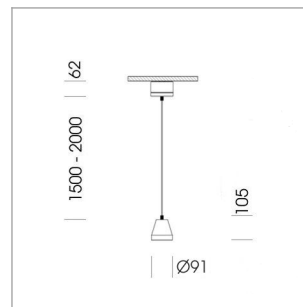

Pendiro XR

Article number: 80790002

LIGHT TECHNOLOGY

LED	COB
Light colour	835
Luminous flux	2110 lm
System power	15 W
Luminaire Efficiency	141 lm/W
Reflector	Flood
Beam angle	44°

LUMINAIRE

Weight	1.0 kg
Protection rating . class	IP 20 . I
Luminaire colour	stratoblack

OPTIONEEL

RAL-colours, NCS-colours (powder coating or wet spraying) on inquiry, surface alloys on inquiry (only luminaire head and holding arm)

Suspended luminaire with LED, rated life of the LED L80/B10 > 50000 h, colour rendering index CRI > 80, chromaticity tolerance 2 SDCM (initial), reflector with circular light distribution pattern, reflector pure aluminium 99,99% in MIRO-Silver®, segmented and faceted, luminaire head die-cast aluminium, powder-coated, stratoblack

Height (m)	Beam Diameter (m)	Illuminance E0(0°) [lx]
1.0 m	0.81	3712.8
2.0 m	1.62	928.2
3.0 m	2.43	412.5
4.0 m	3.24	232.0
5.0 m	4.05	148.5