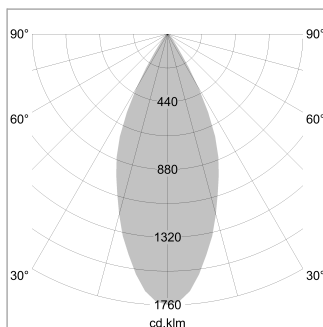

Pendiro XR

Article number: 80790002

LIGHT TECHNOLOGY

LED	COB
Light colour	835
Luminous flux	2110 lm
System power	15 W
Luminaire Efficiency	141 lm/W
Reflector	Flood
Beam angle	44°

LUMINAIRE

Weight	1.0 kg
Protection rating . class	IP 20 . I
Luminaire colour	stratoblack

OPTIONEEL

RAL-colours, NCS-colours (powder coating or wet spraying) on inquiry, surface alloys on inquiry (only luminaire head and holding arm)

Suspended luminaire with LED, rated life of the LED L80/B10 > 50000 h, colour rendering index CRI > 80, chromaticity tolerance 2 SDCM (initial), reflector with circular light distribution pattern, reflector pure aluminium 99,99% in MIRO-Silver®, segmented and faceted, luminaire head die-cast aluminium, powder-coated, stratoblack

Height (m)	Beam Diameter (m)	Illuminance E0(0°) [lx]
1.0 m	0.81	3712.8
2.0 m	1.62	928.2
3.0 m	2.43	412.5
4.0 m	3.24	232.0
5.0 m	4.05	148.5