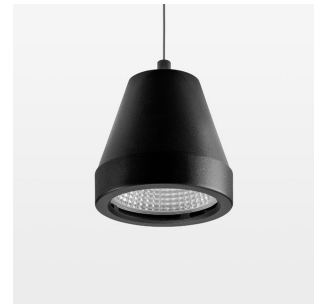

Pendiro XR

Article number: 80790002

LIGHT TECHNOLOGY

LED	COB
Light colour	835
Luminous flux	2110 lm
System power	15 W
Luminaire Efficiency	141 lm/W
Reflector	Flood
Beam angle	44°

LUMINAIRE

Weight	1.0 kg
Protection rating . class	IP 20 . I
Luminaire colour	stratoblack

OPTIONEEL

RAL-colours, NCS-colours (powder coating or wet spraying) on inquiry, surface alloys on inquiry (only luminaire head and holding arm)

Suspended luminaire with LED, rated life of the LED L80/B10 > 50000 h, colour rendering index CRI > 80, chromaticity tolerance 2 SDCM (initial), reflector with circular light distribution pattern, reflector pure aluminium 99,99% in MIRO-Silver®, segmented and faceted, luminaire head die-cast aluminium, powder-coated, stratoblack