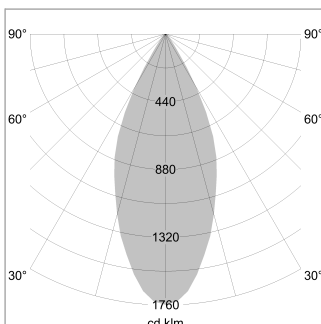

Pendiro XR

Article number: 80790003

LIGHT TECHNOLOGY

LED	COB
Light colour	840
Luminous flux	2150 lm
System power	15 W
Luminaire Efficiency	143 lm/W
Reflector	Flood
Beam angle	44°

LUMINAIRE

Weight	1.0 kg
Protection rating . class	IP 20 . I
Luminaire colour	stratoblack

OPTIONEEL

RAL-colours, NCS-colours (powder coating or wet spraying) on inquiry, surface alloys on inquiry (only luminaire head and holding arm)

Suspended luminaire with LED, rated life of the LED L80/B10 > 50000 h, colour rendering index CRI > 80, chromaticity tolerance 2 SDCM (initial), reflector with circular light distribution pattern, reflector pure aluminium 99,99% in MIRO-Silver®, segmented and faceted, luminaire head die-cast aluminium, powder-coated, stratoblack

Height (m)	Beam Diameter (m)	Illuminance E0(0°) [lx]
1.0 m	0.81	3783.1
2.0 m	1.62	945.8
3.0 m	2.43	420.3
4.0 m	3.24	236.4
5.0 m	4.05	151.3