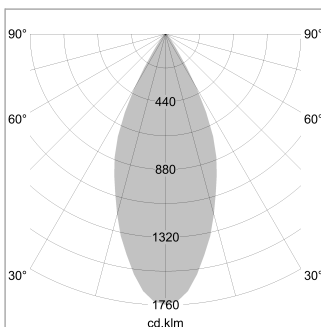

Pendiro XR

Article number: 80790004

LIGHT TECHNOLOGY

LED	COB
Light colour	927
Luminous flux	1610 lm
System power	15 W
Luminaire Efficiency	107 lm/W
Reflector	Flood
Beam angle	44°

LUMINAIRE

Weight	1.0 kg
Protection rating . class	IP 20 . I
Luminaire colour	stratoblack

OPTIONEEL

RAL-colours, NCS-colours (powder coating or wet spraying) on inquiry, surface alloys on inquiry (only luminaire head and holding arm)

Suspended luminaire with LED, rated life of the LED L80/B10 > 50000 h, colour rendering index CRI > 90, chromaticity tolerance 2 SDCM (initial), reflector with circular light distribution pattern, reflector pure aluminium 99,99% in MIRO-Silver®, segmented and faceted, luminaire head die-cast aluminium, powder-coated, stratoblack

Height (m)	Beam Diameter (m)	Illuminance E0(0°) [lx]
1.0 m	0.81	2833.0
2.0 m	1.62	708.2
3.0 m	2.43	314.8
4.0 m	3.24	177.1
5.0 m	4.05	113.3