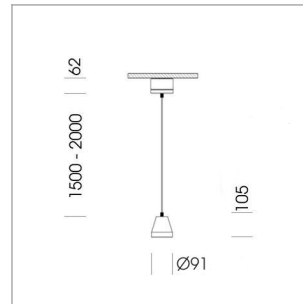

Pendiro XR

Article number: 80790004

LIGHT TECHNOLOGY

LED	COB
Light colour	927
Luminous flux	1610 lm
System power	15 W
Luminaire Efficiency	107 lm/W
Reflector	Flood
Beam angle	44°

LUMINAIRE

Weight	1.0 kg
Protection rating . class	IP 20 . I
Luminaire colour	stratoblack

OPTIONEEL

RAL-colours, NCS-colours (powder coating or wet spraying) on inquiry, surface alloys on inquiry (only luminaire head and holding arm)

Suspended luminaire with LED, rated life of the LED L80/B10 > 50000 h, colour rendering index CRI > 90, chromaticity tolerance 2 SDCM (initial), reflector with circular light distribution pattern, reflector pure aluminium 99,99% in MIRO-Silver®, segmented and faceted, luminaire head die-cast aluminium, powder-coated, stratoblack

Height (m)	Beam Diameter (m)	Illuminance E0(0°) [lx]
1.0 m	0.81	2833.0
2.0 m	1.62	708.2
3.0 m	2.43	314.8
4.0 m	3.24	177.1
5.0 m	4.05	113.3