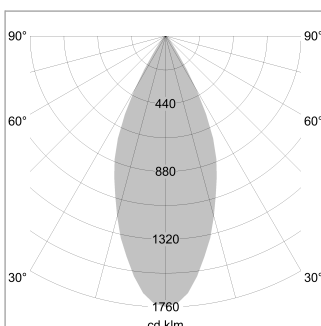

Pendiro XR

Article number: 80790006

LIGHT TECHNOLOGY

LED	COB
Light colour	BeCool
Luminous flux	1440 lm
System power	15 W
Luminaire Efficiency	96 lm/W
Reflector	Flood
Beam angle	44°

LUMINAIRE

Weight	1.0 kg
Protection rating . class	IP 20 . I
Luminaire colour	stratoblack

OPTIONEEL

RAL-colours, NCS-colours (powder coating or wet spraying) on inquiry, surface alloys on inquiry (only luminaire head and holding arm)

Suspended luminaire with LED, rated life of the LED L80/B10 > 50000 h, colour rendering index CRI > 96, chromaticity tolerance 3 SDCM (initial), reflector with circular light distribution pattern, reflector pure aluminium 99,99% in MIRO-Silver®, segmented and faceted, luminaire head die-cast aluminium, powder-coated, stratoblack

Height (m)	Beam Diameter (m)	Illuminance E0(0°) [lx]
1.0 m	0.81	2533.8
2.0 m	1.62	633.5
3.0 m	2.43	281.5
4.0 m	3.24	158.4
5.0 m	4.05	101.4