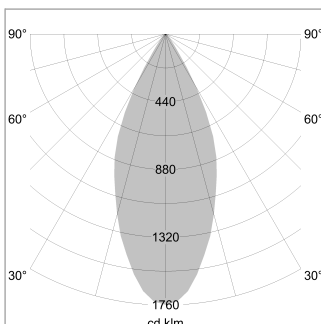

Pendiro XR

Article number: 80790010

LIGHT TECHNOLOGY

LED	COB
Light colour	PearlWhite
Luminous flux	1720 lm
System power	15 W
Luminaire Efficiency	115 lm/W
Reflector	Flood
Beam angle	44°

LUMINAIRE

Weight	1.0 kg
Protection rating . class	IP 20 . I
Luminaire colour	stratoblack

OPTIONEEL

RAL-colours, NCS-colours (powder coating or wet spraying) on inquiry, surface alloys on inquiry (only luminaire head and holding arm)

Suspended luminaire with LED, rated life of the LED L80/B10 > 50000 h, colour rendering index CRI > 90, chromaticity tolerance 2 SDCM (initial), reflector with circular light distribution pattern, reflector pure aluminium 99,99% in MIRO-Silver®, segmented and faceted, luminaire head die-cast aluminium, powder-coated, stratoblack

Distance (m)	Beam Diameter (m)	Luminous Flux (lm)
1.0 m	0.81	3026.5
2.0 m	1.62	756.6
3.0 m	2.43	336.3
4.0 m	3.24	189.2
5.0 m	4.05	121.1

Ø (m) E0(0°) [lx]