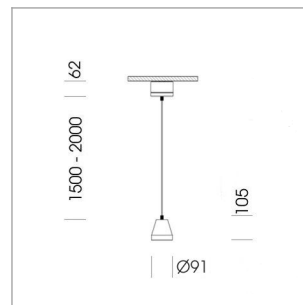

### LIGHT TECHNOLOGY

LED	COB
Light colour	927
Luminous flux	1610 lm
System power	15 W
Luminaire Efficiency	107 lm/W
Reflector	Flood
Beam angle	44°

### LUMINAIRE

Weight	1.0 kg
Protection rating . class	IP 20 . I
Luminaire colour	stratowhite

### OPTIONAL

RAL-colours, NCS-colours (powder coating or wet spraying) on inquiry, surface alloys on inquiry (only luminaire head and holding arm)

Suspended luminaire with LED, rated life of the LED L80/B10 > 50000 h, colour rendering index CRI > 90, chromaticity tolerance 2 SDCM (initial), reflector with circular light distribution pattern, reflector pure aluminium 99,99% in MIRO-Silver®, segmented and faceted, luminaire head die-cast aluminium, powder-coated, stratowhite

Height (m)	Beam Diameter (m)	Illuminance E0(0°) [lx]
1.0 m	0.81	2833.0
2.0 m	1.62	708.2
3.0 m	2.43	314.8
4.0 m	3.24	177.1
5.0 m	4.05	113.3