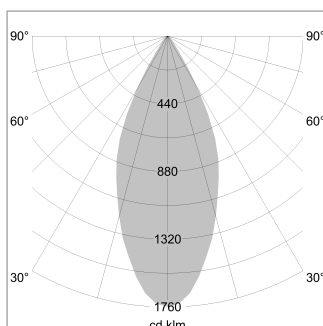

### LIGHT TECHNOLOGY

LED	COB
Light colour	927
Luminous flux	1610 lm
System power	15 W
Luminaire Efficiency	107 lm/W
Reflector	Flood
Beam angle	44°

### LUMINAIRE

Weight	1.0 kg
Protection rating . class	IP 20 . I
Luminaire colour	stratowhite

### OPTIONAL

RAL-colours, NCS-colours (powder coating or wet spraying) on inquiry, surface alloys on inquiry (only luminaire head and holding arm)

Suspended luminaire with LED, rated life of the LED L80/B10 > 50000 h, colour rendering index CRI > 90, chromaticity tolerance 2 SDCM (initial), reflector with circular light distribution pattern, reflector pure aluminium 99,99% in MIRO-Silver®, segmented and faceted, luminaire head die-cast aluminium, powder-coated, stratowhite

Height (m)	Beam Diameter (m)	Illuminance E0(0°) [lx]
1.0 m	0.81	2833.0
2.0 m	1.62	708.2
3.0 m	2.43	314.8
4.0 m	3.24	177.1
5.0 m	4.05	113.3