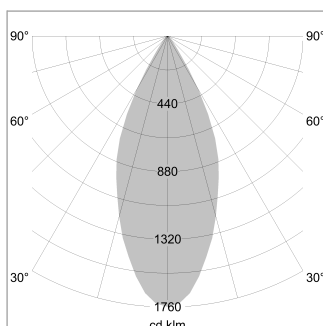

Pendiro XR

Article number: 80790062

LIGHT TECHNOLOGY

LED	COB
Light colour	835
Luminous flux	2930 lm
System power	23 W
Luminaire Efficiency	127 lm/W
Reflector	Flood
Beam angle	44°

LUMINAIRE

Weight	1.0 kg
Protection rating . class	IP 20 . I
Luminaire colour	stratowhite

OPCJA

RAL-colours, NCS-colours (powder coating or wet spraying) on inquiry, surface alloys on inquiry (only luminaire head and holding arm)

Suspended luminaire with LED, rated life of the LED L80/B10 > 50000 h, colour rendering index CRI > 80, chromaticity tolerance 2 SDCM (initial), reflector with circular light distribution pattern, reflector pure aluminium 99,99% in MIRO-Silver®, segmented and faceted, luminaire head die-cast aluminium, powder-coated, stratowhite

Distance (m)	Beam Diameter (m)	Illuminance E0(0°) [lx]
1.0 m	0.81	5155.6
2.0 m	1.62	1288.9
3.0 m	2.43	572.8
4.0 m	3.24	322.2
5.0 m	4.05	206.2