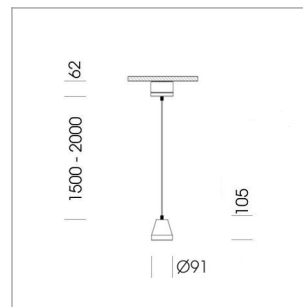

Pendiro XR

Article number: 80790062

LIGHT TECHNOLOGY

LED	COB
Light colour	835
Luminous flux	2930 lm
System power	23 W
Luminaire Efficiency	127 lm/W
Reflector	Flood
Beam angle	44°

LUMINAIRE

Weight	1.0 kg
Protection rating . class	IP 20 . I
Luminaire colour	stratowhite

OPCJA

RAL-colours, NCS-colours (powder coating or wet spraying) on inquiry, surface alloys on inquiry (only luminaire head and holding arm)

Suspended luminaire with LED, rated life of the LED L80/B10 > 50000 h, colour rendering index CRI > 80, chromaticity tolerance 2 SDCM (initial), reflector with circular light distribution pattern, reflector pure aluminium 99,99% in MIRO-Silver®, segmented and faceted, luminaire head die-cast aluminium, powder-coated, stratowhite

Distance (m)	Beam Diameter (m)	Illuminance E0(0°) [lx]
1.0 m	0.81	5155.6
2.0 m	1.62	1288.9
3.0 m	2.43	572.8
4.0 m	3.24	322.2
5.0 m	4.05	206.2