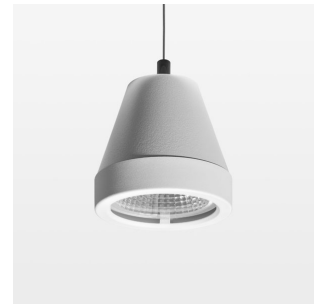

Pendiro XR

Article number: 80790062

LIGHT TECHNOLOGY

LED	COB
Light colour	835
Luminous flux	2930 lm
System power	23 W
Luminaire Efficiency	127 lm/W
Reflector	Flood
Beam angle	44°

LUMINAIRE

Weight	1.0 kg
Protection rating . class	IP 20 . I
Luminaire colour	stratowhite

OPCJA

RAL-colours, NCS-colours (powder coating or wet spraying) on inquiry, surface alloys on inquiry (only luminaire head and holding arm)

Suspended luminaire with LED, rated life of the LED L80/B10 > 50000 h, colour rendering index CRI > 80, chromaticity tolerance 2 SDCM (initial), reflector with circular light distribution pattern, reflector pure aluminium 99,99% in MIRO-Silver®, segmented and faceted, luminaire head die-cast aluminium, powder-coated, stratowhite