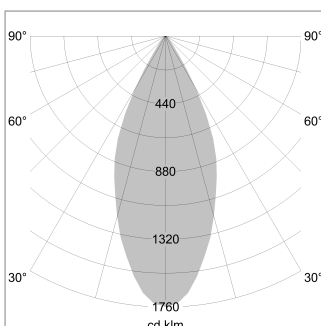

Pendiro XR

Article number: 80790064

LIGHT TECHNOLOGY

LED	COB
Light colour	927
Luminous flux	2250 lm
System power	23 W
Luminaire Efficiency	98 lm/W
Reflector	Flood
Beam angle	44°

LUMINAIRE

Weight	1.0 kg
Protection rating . class	IP 20 . I
Luminaire colour	stratowhite

OPTIONEEL

RAL-colours, NCS-colours (powder coating or wet spraying) on inquiry, surface alloys on inquiry (only luminaire head and holding arm)

Suspended luminaire with LED, rated life of the LED L80/B10 > 50000 h, colour rendering index CRI > 90, chromaticity tolerance 2 SDCM (initial), reflector with circular light distribution pattern, reflector pure aluminium 99,99% in MIRO-Silver®, segmented and faceted, luminaire head die-cast aluminium, powder-coated, stratowhite

Height (m)	Beam Diameter (m)	Illuminance E0(0°) [lx]
1.0 m	0.81	3959.1
2.0 m	1.62	989.8
3.0 m	2.43	439.9
4.0 m	3.24	247.4
5.0 m	4.05	158.4