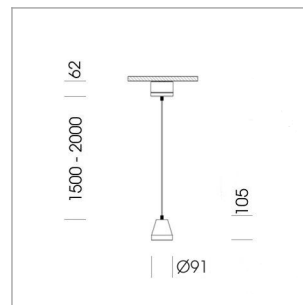

Pendiro XR

Article number: 80790064

LIGHT TECHNOLOGY

LED	COB
Light colour	927
Luminous flux	2250 lm
System power	23 W
Luminaire Efficiency	98 lm/W
Reflector	Flood
Beam angle	44°

LUMINAIRE

Weight	1.0 kg
Protection rating . class	IP 20 . I
Luminaire colour	stratowhite

OPTIONEEL

RAL-colours, NCS-colours (powder coating or wet spraying) on inquiry, surface alloys on inquiry (only luminaire head and holding arm)

Suspended luminaire with LED, rated life of the LED L80/B10 > 50000 h, colour rendering index CRI > 90, chromaticity tolerance 2 SDCM (initial), reflector with circular light distribution pattern, reflector pure aluminium 99,99% in MIRO-Silver®, segmented and faceted, luminaire head die-cast aluminium, powder-coated, stratowhite

Height (m)	Beam Diameter (m)	Illuminance E0(0°) [lx]
1.0 m	0.81	3959.1
2.0 m	1.62	989.8
3.0 m	2.43	439.9
4.0 m	3.24	247.4
5.0 m	4.05	158.4