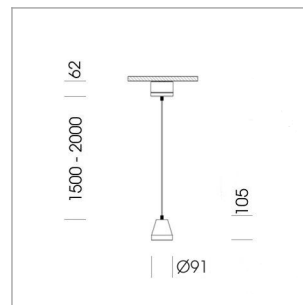

Pendiro XR

Article number: 80790065

LIGHT TECHNOLOGY

LED	COB
Light colour	BeColor
Luminous flux	1990 lm
System power	23 W
Luminaire Efficiency	87 lm/W
Reflector	Flood
Beam angle	44°

LUMINAIRE

Weight	1.0 kg
Protection rating . class	IP 20 . I
Luminaire colour	stratowhite

OPCJA

RAL-colours, NCS-colours (powder coating or wet spraying) on inquiry, surface alloys on inquiry (only luminaire head and holding arm)

Suspended luminaire with LED, rated life of the LED L80/B10 > 50000 h, chromaticity tolerance 2 SDCM (initial), reflector with circular light distribution pattern, reflector pure aluminium 99,99% in MIRO-Silver®, segmented and faceted, luminaire head die-cast aluminium, powder-coated, stratowhite