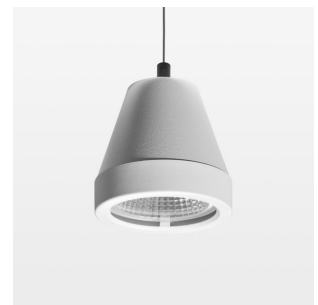

Pendiro XR

Article number: 80790065

LIGHT TECHNOLOGY

LED	COB
Light colour	BeColor
Luminous flux	1990 lm
System power	23 W
Luminaire Efficiency	87 lm/W
Reflector	Flood
Beam angle	44°

LUMINAIRE

Weight	1.0 kg
Protection rating . class	IP 20 . I
Luminaire colour	stratowhite

OPCJA

RAL-colours, NCS-colours (powder coating or wet spraying) on inquiry, surface alloys on inquiry (only luminaire head and holding arm)

Suspended luminaire with LED, rated life of the LED L80/B10 > 50000 h, chromaticity tolerance 2 SDCM (initial), reflector with circular light distribution pattern, reflector pure aluminium 99,99% in MIRO-Silver®, segmented and faceted, luminaire head die-cast aluminium, powder-coated, stratowhite